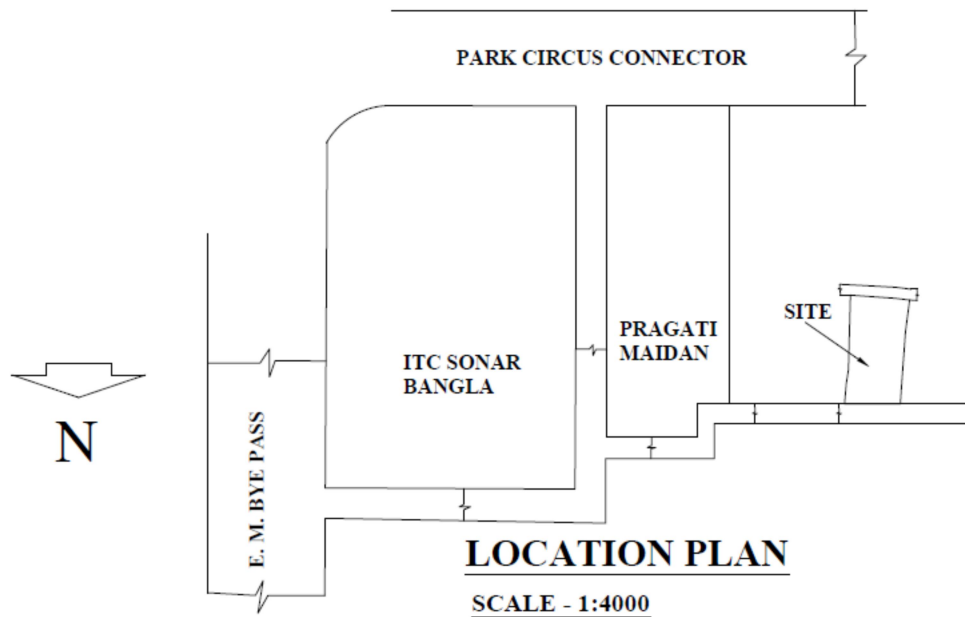

Netflex Nirman

Address: 21/3, Topsia Road South, Kolkata - 700046

Ref No. _____

Date: _____

NAME OF PROJECT: "Netflex Nirman Galaxy 2"

ADDRESS: 111/1B Matheswartola Road, Kolkata - 700046, PS: Pragati Maidan, ward No. 66 of Borough - VII of KMC, WB, India

LOCATION MAP: KEY PLAN WITH LAT LONG

LATITUDE: 22.5466166057; LONGITUDE: 88.3929376576

NETFLEX NIRMAN

Suresh by Gupta

Partner

Contact: 9831310461 / 9331002351. Mail: netflexnirmankolkata@gmail.com
